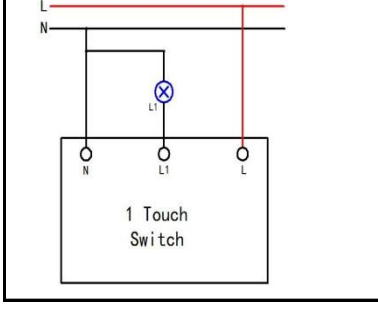

Wiring Diagram