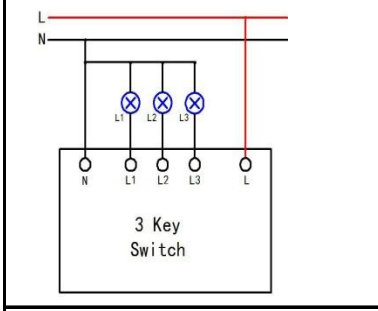

Wiring Diagram