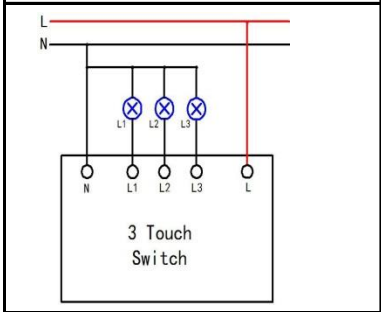

<p>WN-SK603-2</p>	 <p>2Gang 2way control WiFi Switch</p>	<p>Product name : EU ,UK,GB Standard Two Way Touch Switch Input voltage : 95-240VAC 50/60Hz Networking : WIFI Control : L and N wire Channel : 2 gang APP : Ewelink \ Smart Life Color : White \ Black Product Certification : CE, FCC, ROHS Rated Current : 16A Product size : 120*76*35mm Rough weight : 421g Support : Alexa& Echo dot Google Home、IFTTT Roqi、iPhone_Siri</p>
<p>WN-SK603-3</p>	 <p>Two way control WiFi Switch</p>	<p>Product name : EU ,UK,GB Standard Two Way Touch Switch Input voltage : 95-240VAC 50/60Hz Networking : WIFI Control : L and N wire Channel : 3 gang APP : Ewelink \ Smart Life Color : White \ Black Product Certification : CE, FCC, ROHS Rated Current : 16A Product size : 120*76*35mm Rough weight : 471g Support : Alexa& Echo dot Google Home、IFTTT Roqi、iPhone_Siri</p>

Wiring Diagram

4-6Gang WiFi Switch
Size: 146*86*35mm

4-6Gang WiFi Switch
Size: 146*86*35mm

4-6Gang WiFi Switch
Size: 146*86*35mm

Socket Switch

Socket Switch

Socket Switch

Socket Switch