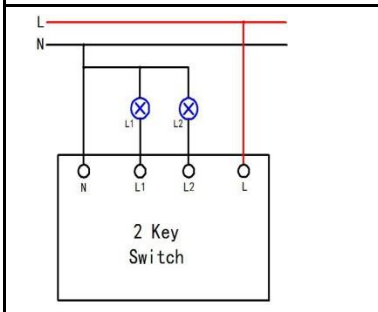

Wiring Diagram