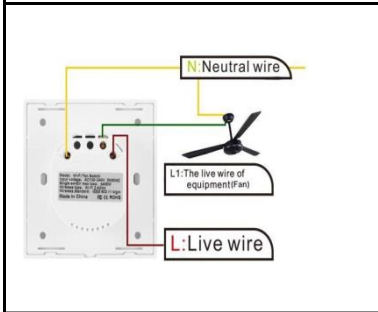

4-6Gang WiFi Switch
Size: 146*86*35mm