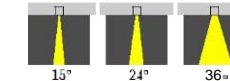

Beam Angle:

WNA00009

Material: Die-casting Aluminum
 Power: 20W
 CCT: 3000K/4000K/6000K
 Light output: 1600lm/1696lm/1760lm
 Color rendering index: Ra≥80
 Driver: Remote LED driver
 Operating temperature: -20°C~40°C

Beam Angle:

WNA00008

Material: Die-casting Aluminum
 Power: 15W
 CCT: 3000K/4000K/6000K
 Light output: 1200lm/1272lm/1320lm
 Color rendering index: Ra≥80
 Driver: Remote LED driver
 Operating temperature: -20°C~40°C

Beam Angle:

WNA00010

Material: Die-casting Aluminum
 Power: 35W
 CCT: 3000K/4000K/6000K
 Light output: 2500lm/2650lm/2750lm
 Color rendering index: Ra≥80
 Driver: Remote LED driver
 Operating temperature: -20°C~40°C