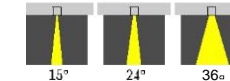

INDOOR PRODUCT

TRUCK LIGHT SERIES

Rotator 355°

Adjustable 85° max

WNA00007

Material: Die-casting Aluminum
 Power: 7W
 CCT: 3000K/4000K/6000K
 Light output: 560lm/595lm/620lm
 Color rendering index: Ra≥80
 Driver: Remote LED driver
 Operating temperature: -20°C~40°C

Beam Angle:

WNA00009

Material: Die-casting Aluminum
 Power: 20W
 CCT: 3000K/4000K/6000K
 Light output: 1600lm/1696lm/1760lm
 Color rendering index: Ra≥80
 Driver: Remote LED driver
 Operating temperature: -20°C~40°C

Beam Angle:

WNA00008

Material: Die-casting Aluminum
 Power: 15W
 CCT: 3000K/4000K/6000K
 Light output: 1200lm/1272lm/1320lm
 Color rendering index: Ra≥80
 Driver: Remote LED driver
 Operating temperature: -20°C~40°C

Beam Angle:

WNA00010

Material: Die-casting Aluminum
 Power: 35W
 CCT: 3000K/4000K/6000K
 Light output: 2500lm/2650lm/2750lm
 Color rendering index: Ra≥80
 Driver: Remote LED driver
 Operating temperature: -20°C~40°C