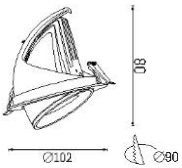

Beam Angle:

WNA00009

Material: Die-casting Aluminum
 Power: 20W
 CCT: 3000K/4000K/6000K
 Light output: 1600lm/1696lm/1760lm
 Color rendering index: Ra≥80
 Driver: Remote LED driver
 Operating temperature: -20°C~40°C

Beam Angle:

WNA00008

Material: Die-casting Aluminum
 Power: 15W
 CCT: 3000K/4000K/6000K
 Light output: 1200lm/1272lm/1320lm
 Color rendering index: Ra≥80
 Driver: Remote LED driver
 Operating temperature: -20°C~40°C

Beam Angle:

WNA00010

Material: Die-casting Aluminum
 Power: 35W
 CCT: 3000K/4000K/6000K
 Light output: 2500lm/2650lm/2750lm
 Color rendering index: Ra≥80
 Driver: Remote LED driver
 Operating temperature: -20°C~40°C