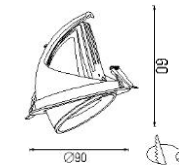

INDOOR PRODUCT

TRUCK LIGHT SERIES

Rotator 355°

Adjustable 85° max

WNA00007

Material: Die-casting Aluminum
 Power: 7W
 CCT: 3000K/4000K/6000K
 Light output: 560lm/595lm/620lm
 Color rendering index: Ra≥80
 Driver: Remote LED driver
 Operating temperature: -20°C~40°C

Beam Angle:

WNA00009

Material: Die-casting Aluminum
 Power: 20W
 CCT: 3000K/4000K/6000K
 Light output: 1600lm/1696lm/1760lm
 Color rendering index: Ra≥80
 Driver: Remote LED driver
 Operating temperature: -20°C~40°C