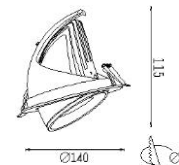

INDOOR PRODUCT

TRUCK LIGHT SERIES

Rotator 355°

Adjustable 85° max

WNA00007

Material: Die-casting Aluminum
 Power: 7W
 CCT: 3000K/4000K/6000K
 Light output: 560lm/595lm/620lm
 Color rendering index: Ra≥80
 Driver: Remote LED driver
 Operating temperature: -20°C~40°C

Beam Angle:

WNA00009

Material: Die-casting Aluminum
 Power: 20W
 CCT: 3000K/4000K/6000K
 Light output: 1600lm/1696lm/1760lm
 Color rendering index: Ra≥80
 Driver: Remote LED driver
 Operating temperature: -20°C~40°C

Beam Angle:

WNA00008

Material: Die-casting Aluminum
 Power: 15W
 CCT: 3000K/4000K/6000K
 Light output: 1200lm/1272lm/1320lm
 Color rendering index: Ra≥80
 Driver: Remote LED driver
 Operating temperature: -20°C~40°C

Beam Angle:

WNA00010

Material: Die-casting Aluminum
 Power: 35W
 CCT: 3000K/4000K/6000K
 Light output: 2500lm/2650lm/2750lm
 Color rendering index: Ra≥80
 Driver: Remote LED driver
 Operating temperature: -20°C~40°C