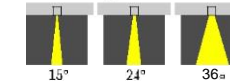

INDOOR PRODUCT

TRUCK LIGHT SERIES

Rotator 355°

Adjustable 85° max

WNA00007

Material: Die-casting Aluminum
 Power: 7W
 CCT: 3000K/4000K/6000K
 Light output: 560lm/595lm/620lm
 Color rendering index: Ra≥80
 Driver: Remote LED driver
 Operating temperature: -20°C~40°C

Beam Angle:

WNA00009

Material: Die-casting Aluminum
 Power: 20W
 CCT: 3000K/4000K/6000K
 Light output: 1600lm/1696lm/1760lm
 Color rendering index: Ra≥80
 Driver: Remote LED driver
 Operating temperature: -20°C~40°C

Beam Angle:

WNA00008

Material: Die-casting Aluminum
 Power: 15W
 CCT: 3000K/4000K/6000K
 Light output: 1200lm/1272lm/1320lm
 Color rendering index: Ra≥80
 Driver: Remote LED driver
 Operating temperature: -20°C~40°C

Beam Angle:

WNA00010

Material: Die-casting Aluminum
 Power: 35W
 CCT: 3000K/4000K/6000K
 Light output: 2500lm/2650lm/2750lm
 Color rendering index: Ra≥80
 Driver: Remote LED driver
 Operating temperature: -20°C~40°C