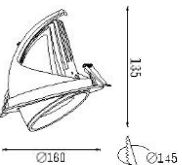

Beam Angle:

WNA00009

Material: Die-casting Aluminum
 Power: 20W
 CCT: 3000K/4000K/6000K
 Light output: 1600lm/1696lm/1760lm
 Color rendering index: Ra≥80
 Driver: Remote LED driver
 Operating temperature: -20°C~40°C

Beam Angle:

WNA00008

Material: Die-casting Aluminum
 Power: 15W
 CCT: 3000K/4000K/6000K
 Light output: 1200lm/1272lm/1320lm
 Color rendering index: Ra≥80
 Driver: Remote LED driver
 Operating temperature: -20°C~40°C

Beam Angle:

WNA00010

Material: Die-casting Aluminum
 Power: 35W
 CCT: 3000K/4000K/6000K
 Light output: 2500lm/2650lm/2750lm
 Color rendering index: Ra≥80
 Driver: Remote LED driver
 Operating temperature: -20°C~40°C