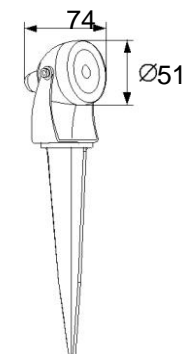

OUTDOOR PROWINDUCT

SPIKE LIGHT SERIES

WN-T764

Material: Aluminum+Toughened glass
 Voltage: AC220~240V
 Power: 5W
 Light source: CREE COB
 CCT: 3000K/4000K/6000K
 Safety Classification: Class I
 Driver: Built-in driver
 Control mode: Switch
 Working temps: -20°C~45°C

Beam Angle:

WNJA00006

Material: Aluminum+Toughened glass
 Voltage: AC220~240V 50Hz
 Power: 5W
 Light source: Epistar COB
 CCT: 3000K/4000K/6000K
 Safety Classification: Class I
 Driver: Built-in driver
 Control mode: Switch
 Working temps: -20°C~45°C

Beam Angle:

WNJA00004

Material: Aluminum+Toughened glass
 Voltage: DC12V
 Power: 5W
 Light source: CREE COB
 Light output: 720Lm
 CCT: 3000K/4000K/6000K
 Safety Classification: Class III
 Driver: Built-in driver
 Control mode: Switch
 Working temps: -20°C~45°C