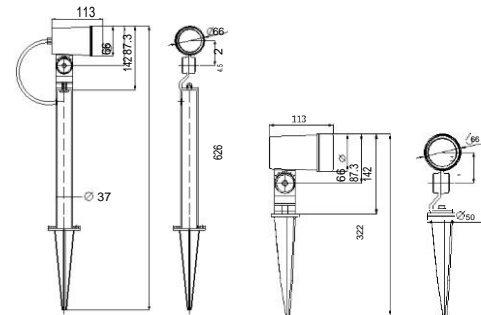

OUTDOOR PROWINDUCT

SPIKE LIGHT SERIES

WN-T764

Material: Aluminum+Toughened glass
 Voltage: AC220~240V
 Power: 5W
 Light source: CREE COB
 CCT: 3000K/4000K/6000K
 Safety Classification: Class I
 Driver: Built-in driver
 Control mode: Switch
 Working temps: -20°C~45°C

Beam Angle:

WNJA00006

Material: Aluminum+Toughened glass
 Voltage: AC220~240V 50Hz
 Power: 5W
 Light source: Epistar COB
 CCT: 3000K/4000K/6000K
 Safety Classification: Class I
 Driver: Built-in driver
 Control mode: Switch
 Working temps: -20°C~45°C

Beam Angle:

WNJA00004

Material: Aluminum+Toughened glass
 Voltage: DC12V
 Power: 5W
 Light source: CREE COB
 Light output: 720Lm
 CCT: 3000K/4000K/6000K
 Safety Classification: Class III
 Driver: Built-in driver
 Control mode: Switch
 Working temps: -20°C~45°C

Beam Angle:

WNJA00005

Material: Aluminum+Toughened glass
 Voltage: AC110~240V
 Power: 6W
 Light source: Edison COB
 CCT: 3000K/4000K/6000K
 Light output: 650Lm
 Safety Classification: Class I
 Driver: Built-in driver
 Control mode: Switch
 Working temps: -20°C~45°C