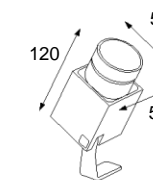

Beam Angle:

WNJA00004

Material: Aluminum+Toughened glass
 Voltage: DC12V
 Power: 5W
 Light source: CREE COB
 Light output: 720Lm
 CCT: 3000K/4000K/6000K
 Safety Classification: Class III
 Driver: Built-in driver
 Control mode: Switch
 Working temps: -20°C~45°C