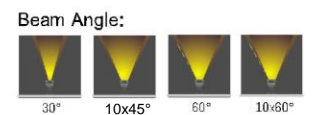

Item No.	Voltage	Power	Light source	CCT	Dimension			Control mode	Working temps
					L(mm)	W(mm)	H(mm)		
WNXS00001	DC24V	18W+12W	OSRAM/EPISTAR LED	3000K/4000K/5700K	1000	70	54	Switch	-35°C/50°C
WNXS00002	DC24V	24W+12W	OSRAM/EPISTAR LED	3000K/4000K/5700K	1000	70	54	Switch	-35°C/50°C