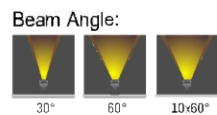

# OUTDOOR PROWINDUCT

BRIGHT LIGHT AND RIVER LIGHTE SERIES

**WNXE0001 / WNXE00002 / WNXE00003**

Item No.	Voltage	Power	Light source	CCT	Dimension			Control mode	Working temps
					L(mm)	W(mm)	H(mm)		
WNXE00001	DC24V	18W+15W	OSRAM LED	3000K/4000K/5700K	1000	104	104	Switch	-35°C/50°C
WNXE00002	DC24V	24W+15W	OSRAM LED	RGB	1000	104	104	DMX512	-35°C/50°C
WNXE00003	DC24V	36W+15W	OSRAM LED	3000K/4000K/5700K	1000	104	104	Switch	-35°C/50°C