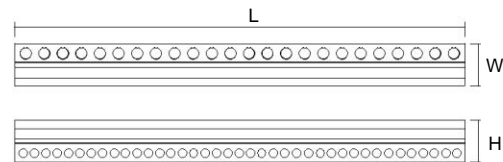

# OUTDOOR PROWINDUCT

BRIGHT LIGHT AND RIVER LIGHTE SERIES

**WNXE0001 / WNXE00002 / WNXE00003**

Item No.	Voltage	Power	Light source	CCT	Dimension			Control mode	Working temps
					L(mm)	W(mm)	H(mm)		
WNXE00001	DC24V	18W+15W	OSRAM LED	3000K/4000K/5700K	1000	104	104	Switch	-35°C/50°C
WNXE00002	DC24V	24W+15W	OSRAM LED	RGB	1000	104	104	DMX512	-35°C/50°C
WNXE00003	DC24V	36W+15W	OSRAM LED	3000K/4000K/5700K	1000	104	104	Switch	-35°C/50°C

**WNXS0001 / WNXS00002**

Item No.	Voltage	Power	Light source	CCT	Dimension			Control mode	Working temps
					L(mm)	W(mm)	H(mm)		
WNXS00001	DC24V	18W+12W	OSRAM/EPISTAR LED	3000K/4000K/5700K	1000	70	54	Switch	-35°C/50°C
WNXS00002	DC24V	24W+12W	OSRAM/EPISTAR LED	3000K/4000K/5700K	1000	70	54	Switch	-35°C/50°C