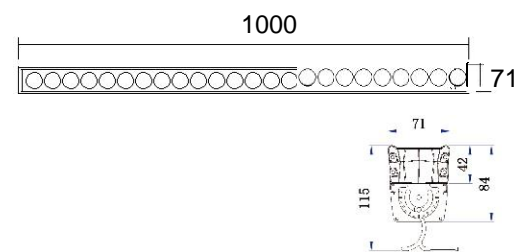

WNXQ00016 / WNXQ00017 / WNXQ00018

Beam Angle:

I	Voltage	Power	Light source	CCT	Dimension			I	
					L(mm)	W(mm)	H(mm)		
WNXQ00016	DC24V	18W	OSRAM SMD 18pcs	3000K/4000K/5700K	1000	43	35	Switch	-20°C/45°C
WNXQ00017	DC24V	24W	OSRAM SMD 24pcs	3000K/4000K/5700K	1000	43	35	Switch	-20°C/45°C
WNXQ00018	DC24V	36W	OSRAM SMD 36pcs	3000K/4000K/5700K	1000	43	35	Switch	-20°C/45°C

Horizontal light

Vertical light

Built-in anti-dazzle suite

WNXQ00021

Material: Aluminum+Toughened glass
 Voltage: DC24V
 Power: 72W
 Light source: OSRAM SMD 24pcs
 CCT: 3000K
 Dimension: L1000xW74xH74mm
 Safety Classification: Class III
 Driver: Remote driver
 Control mode: Switch
 Working temps: -20°C/45°C

Beam Angle:

WNXQ00024

Material: Aluminum+Toughened glass
 Voltage: DC24V
 Power: 72W
 Light source: OSRAM SMD 24pcs
 CCT: 3000K
 Dimension: L1000xW71xH84mm
 Safety Classification: Class III
 Driver: Remote driver
 Control mode: Switch
 Working temps: -20°C/45°C