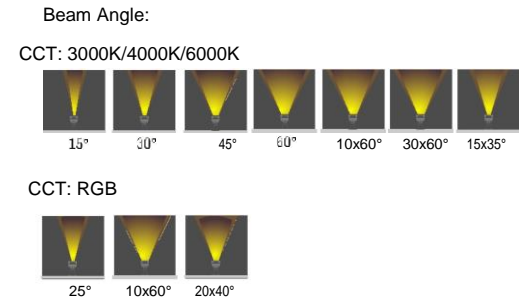

OUTDOOR PROWINDUCT

WALL WASHER LIGHT SERIES

WNDX0043 / WNDX0044 / WNDX0045 / WNDX0048

Item No.	Voltage	Material	Power	Light source	CCT	Control mode	Working temps
WNDX0043	DC24V	Aluminum+Toughened glass	18W	OSRAM SMD 18pcs	3000K/4000K/6000K/RGB	Switch/DMX512	-20°C/45°C
WNDX0044	DC24V	Aluminum+Toughened glass	24W	OSRAM SMD 24pcs	3000K/4000K/6000K/RGB	Switch/DMX512	-20°C/45°C
WNDX0045	DC24V	Aluminum+Toughened glass	36W	OSRAM SMD 36pcs	3000K/4000K/6000K/RGB	Switch/DMX512	-20°C/45°C
WNDX0048	DC24V	Aluminum+Toughened glass	48W	OSRAM SMD 48pcs	3000K/4000K/6000K/RGB	Switch/DMX512	-20°C/45°C