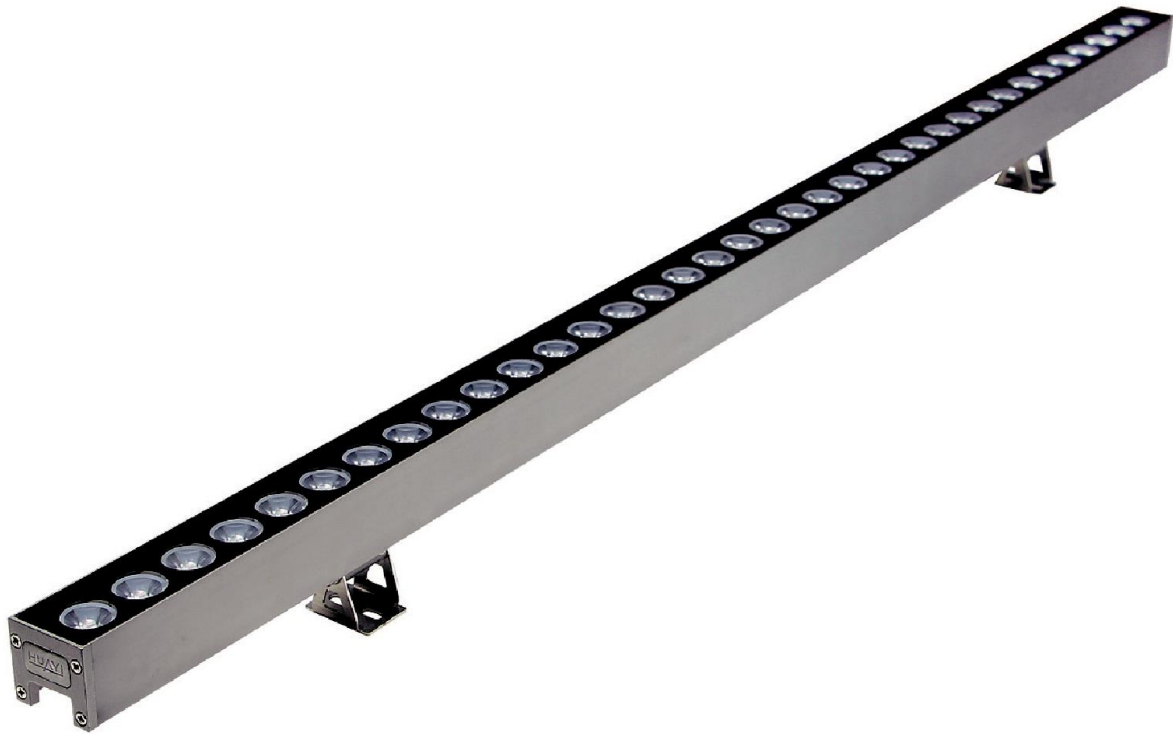

OUTDOOR PROWINDUCT

WALL WASHER LIGHT SERIES

WNDX0043 / WNDX0044 / WNDX0045 / WNDX0048

Item No.	Voltage	Material	Power	Light source	CCT	Control mode	Working temps
WNDX0043	DC24V	Aluminum+Toughened glass	18W	OSRAM SMD 18pcs	3000K/4000K/6000K/RGB	Switch/DMX512	-20°C/45°C
WNDX0044	DC24V	Aluminum+Toughened glass	24W	OSRAM SMD 24pcs	3000K/4000K/6000K/RGB	Switch/DMX512	-20°C/45°C
WNDX0045	DC24V	Aluminum+Toughened glass	36W	OSRAM SMD 36pcs	3000K/4000K/6000K/RGB	Switch/DMX512	-20°C/45°C
WNDX0048	DC24V	Aluminum+Toughened glass	48W	OSRAM SMD 48pcs	3000K/4000K/6000K/RGB	Switch/DMX512	-20°C/45°C

WNXQ00019 / WNXQ00020

I	I	Power	Light source	CCT	Dimension			I	Working temps
					L(mm)	W(mm)	H(mm)		
WNXQ00019-18W	DC24V	18W	OSRAM SMD 18pcs	3000K	1000	35	26	Switch	-20°C/45°C
WNXQ00019-24W	DC24V	24W	OSRAM SMD 24pcs	3000K	1000	35	26	Switch	-20°C/45°C
WNXQ00020-36W	DC24V	36W	OSRAM SMD 36pcs	3000K	1000	43	34	Switch	-20°C/45°C

WNXQ00006 / WNXQ00007 / WNXQ00008 / WNXQ00009

Beam Angle:

I	Voltage	Power	Light source	CCT	Dimension			I	
					L(mm)	W(mm)	H(mm)		
WNXQ00006	DC24V	9W	EPISTAR SMD 9pcs	3000K/4000K/5000K	500	43	24	Switch	-20°C/45°C
WNXQ00007	DC24V	12W	EPISTAR SMD 12pcs	3000K/4000K/5000K	500	43	24	Switch	-20°C/45°C
WNXQ00008	DC24V	18W	EPISTAR SMD 18pcs	3000K/4000K/5000K	1000	43	24	Switch	-20°C/45°C
WNXQ00009	DC24V	24W	EPISTAR SMD 24pcs	3000K/4000K/5000K	1000	43	24	Switch	-20°C/45°C

Horizontal light

Vertical light

Built-in anti-dazzle suite

WNXQ00021

Material: Aluminum+Toughened glass
 Voltage: DC24V
 Power: 72W
 Light source: OSRAM SMD 24pcs
 CCT: 3000K
 Dimension: L1000xW74xH74mm
 Safety Classification: Class III
 Driver: Remote driver
 Control mode: Switch
 Working temps: -20°C/45°C