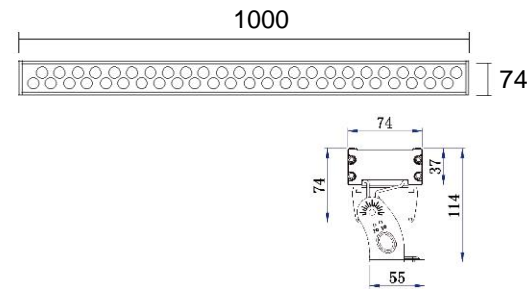

WNXQ00021

Material: Aluminum+Toughened glass
Voltage: DC24V
Power: 72W
Light source: OSRAM SMD 24pcs
CCT: 3000K
Dimension: L1000xW74xH74mm
Safety Classification: Class III
Driver: Remote driver
Control mode: Switch
Working temps: -20°C/45°C

Beam Angle:

WNXQ00024

Material: Aluminum+Toughened glass
Voltage: DC24V
Power: 72W
Light source: OSRAM SMD 24pcs
CCT: 3000K
Dimension: L1000xW71xH84mm
Safety Classification: Class III
Driver: Remote driver
Control mode: Switch
Working temps: -20°C/45°C

Beam Angle: