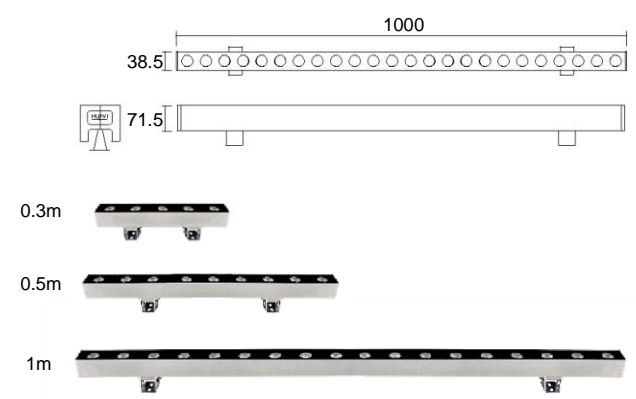

WNXQ00019 / WNXQ00020

I	I	Power	Light source	CCT	Dimension			I	Working temps
					L(mm)	W(mm)	H(mm)		
WNXQ00019-18W	DC24V	18W	OSRAM SMD 18pcs	3000K	1000	35	26	Switch	-20°C/45°C
WNXQ00019-24W	DC24V	24W	OSRAM SMD 24pcs	3000K	1000	35	26	Switch	-20°C/45°C
WNXQ00020-36W	DC24V	36W	OSRAM SMD 36pcs	3000K	1000	43	34	Switch	-20°C/45°C

WNXQ00006 / WNXQ00007 / WNXQ00008 / WNXQ00009

Beam Angle:

I	Voltage	Power	Light source	CCT	Dimension			I	
					L(mm)	W(mm)	H(mm)		
WNXQ00006	DC24V	9W	EPISTAR SMD 9pcs	3000K/4000K/5000K	500	43	24	Switch	-20°C/45°C
WNXQ00007	DC24V	12W	EPISTAR SMD 12pcs	3000K/4000K/5000K	500	43	24	Switch	-20°C/45°C
WNXQ00008	DC24V	18W	EPISTAR SMD 18pcs	3000K/4000K/5000K	1000	43	24	Switch	-20°C/45°C
WNXQ00009	DC24V	24W	EPISTAR SMD 24pcs	3000K/4000K/5000K	1000	43	24	Switch	-20°C/45°C

Beam Angle:

WNXQ00024

Material: Aluminum+Toughened glass
 Voltage: DC24V
 Power: 72W
 Light source: OSRAM SMD 24pcs
 CCT: 3000K
 Dimension: L1000xW71xH84mm
 Safety Classification: Class III
 Driver: Remote driver
 Control mode: Switch
 Working temps: -20°C/45°C